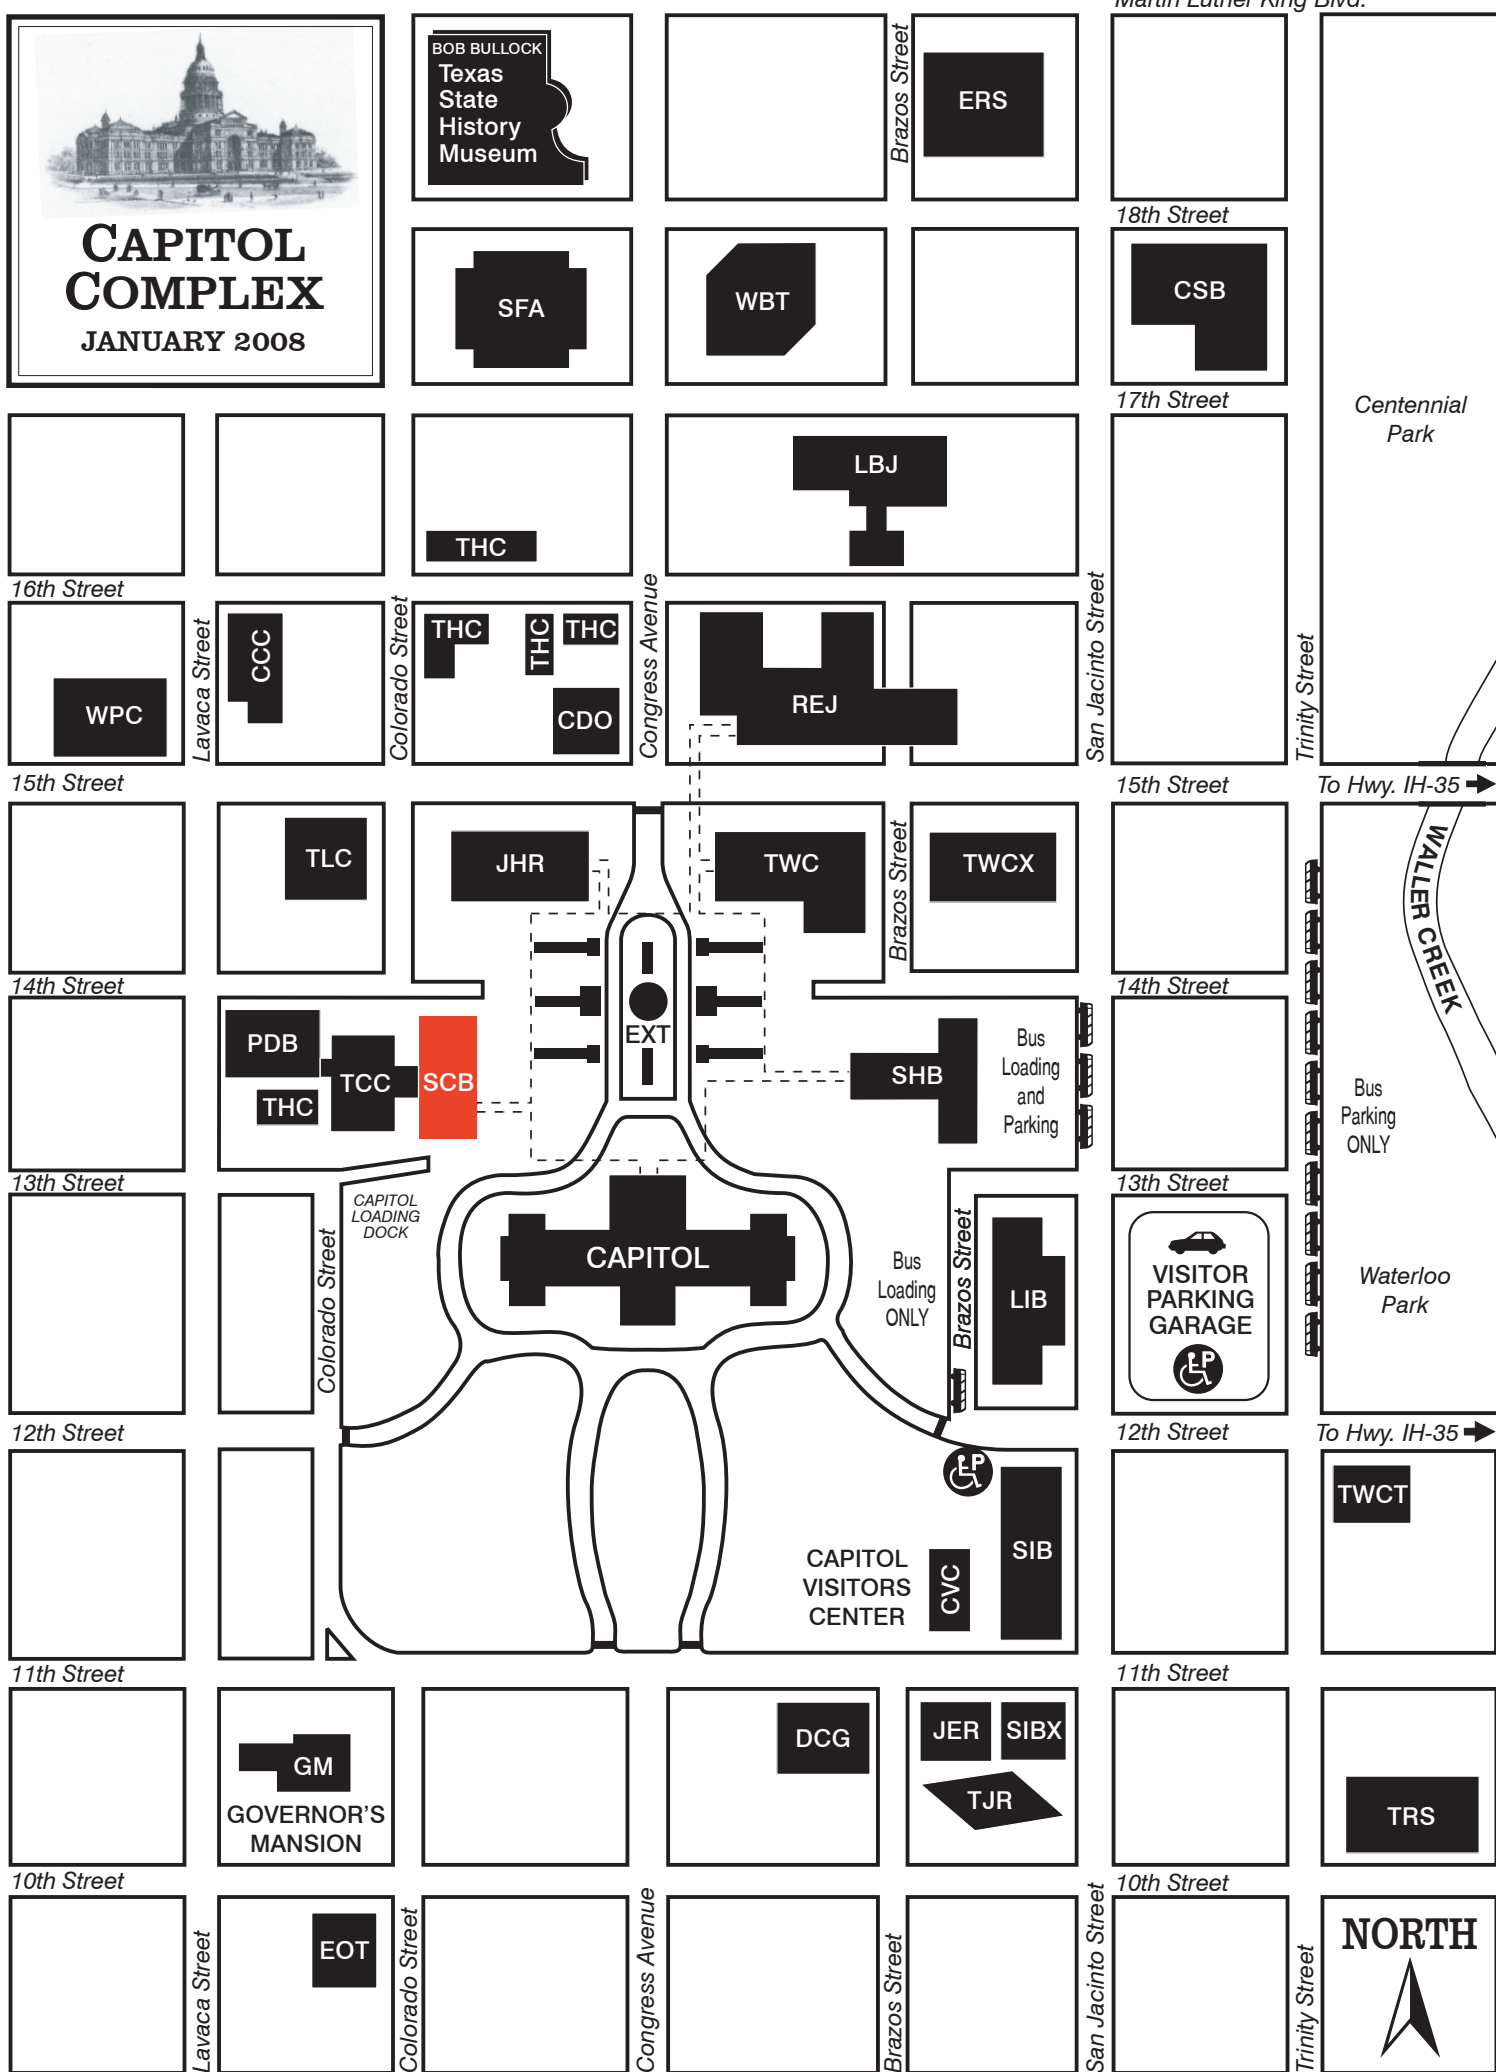

## INFORMATION & TOURS

The **CAPITOL INFORMATION AND GUIDE SERVICE** is located in the Capitol, First Floor, South Wing. **FREE GUIDED TOURS** are conducted regularly.

**STATE TRAVEL INFORMATION** is available in the Capitol Visitors Center courtesy of the Texas Department of Transportation.

- CCC** Capitol Complex Child Care Center
- CVC** Capitol Visitors Center
- CDO** Capitol District Office (DPS)
- CSB** Central Services Building
- DCG** Dewitt C. Greer Building
- EOT** Ernest O. Thompson Building
- ERS** Employee Retirement System Building
- EXT** Capitol Extension Building (Underground)
- GM** Governor's Mansion
- JER** James Earl Rudder Building
- JHR** John H. Reagan Building
- LIB** Lorenzo de Zavala State Archives and Library
- LBJ** Lyndon B. Johnson Building
- PDB** Price Daniel, Sr. Building
- REJ** Robert E. Johnson Building