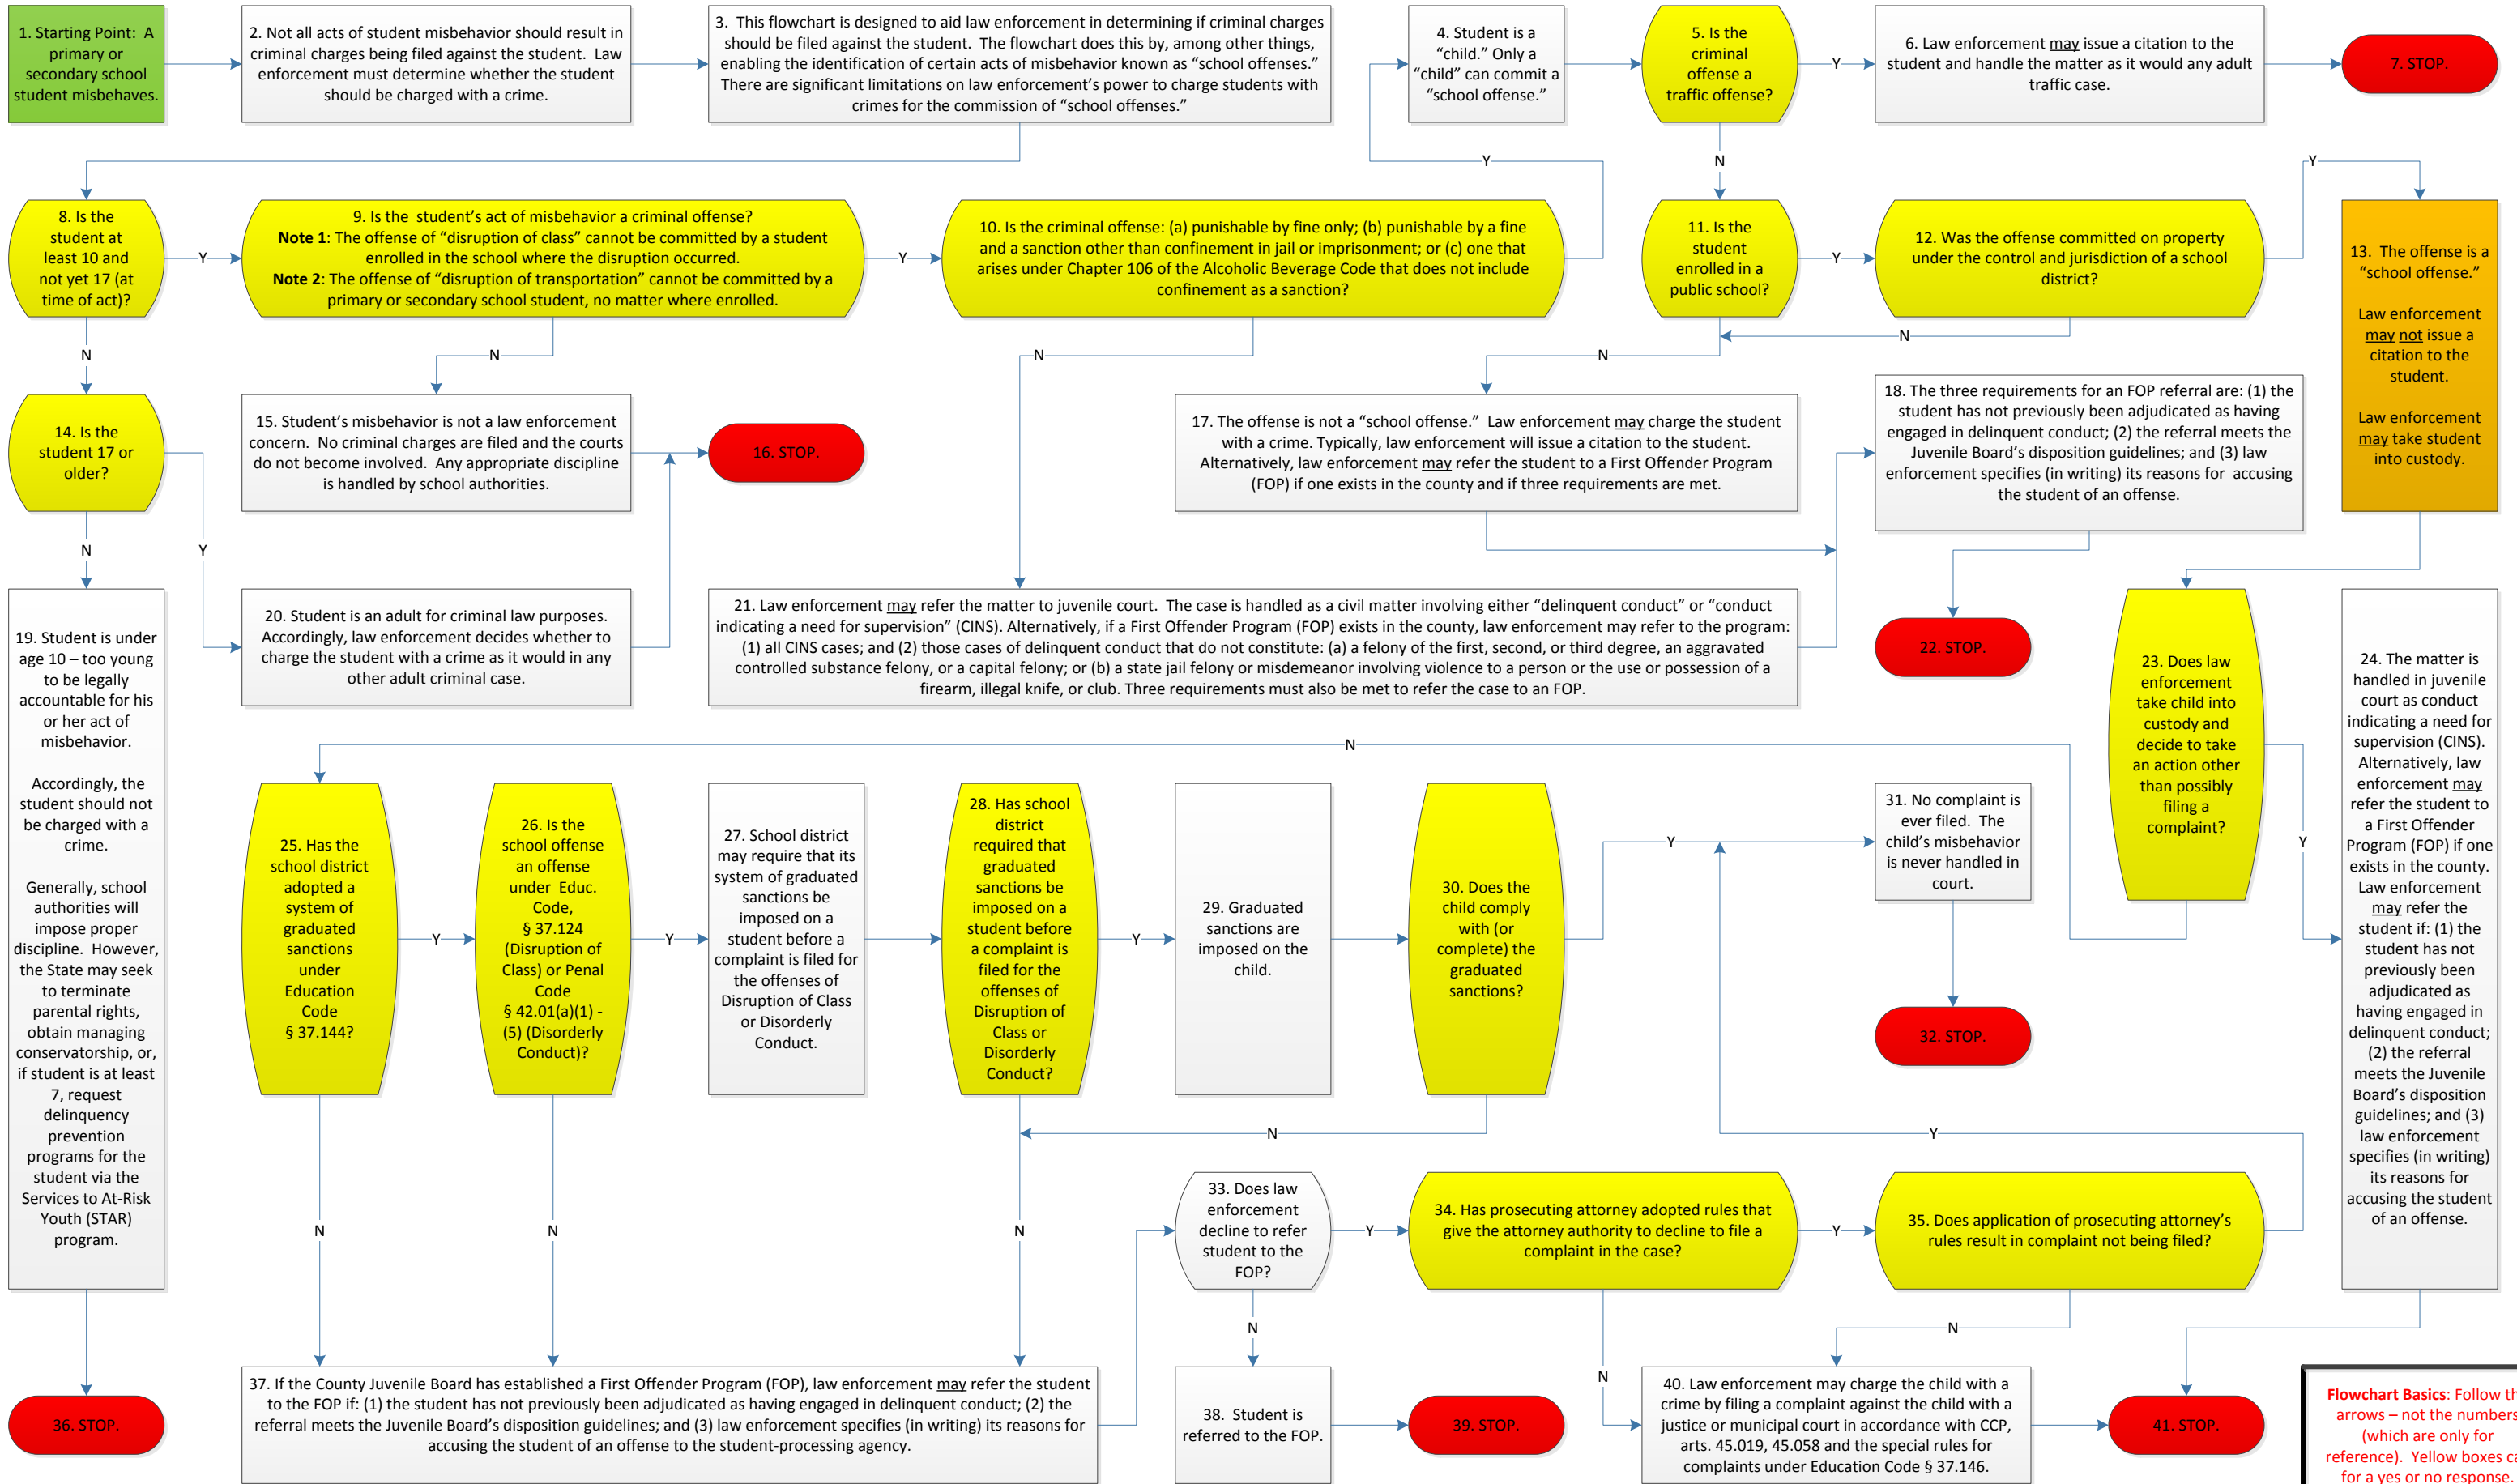

Student Offenses – Charging Options for Law Enforcement

Flowchart Basics: Follow the arrows – not the numbers (which are only for reference). Yellow boxes call for a yes or no response. Good luck!