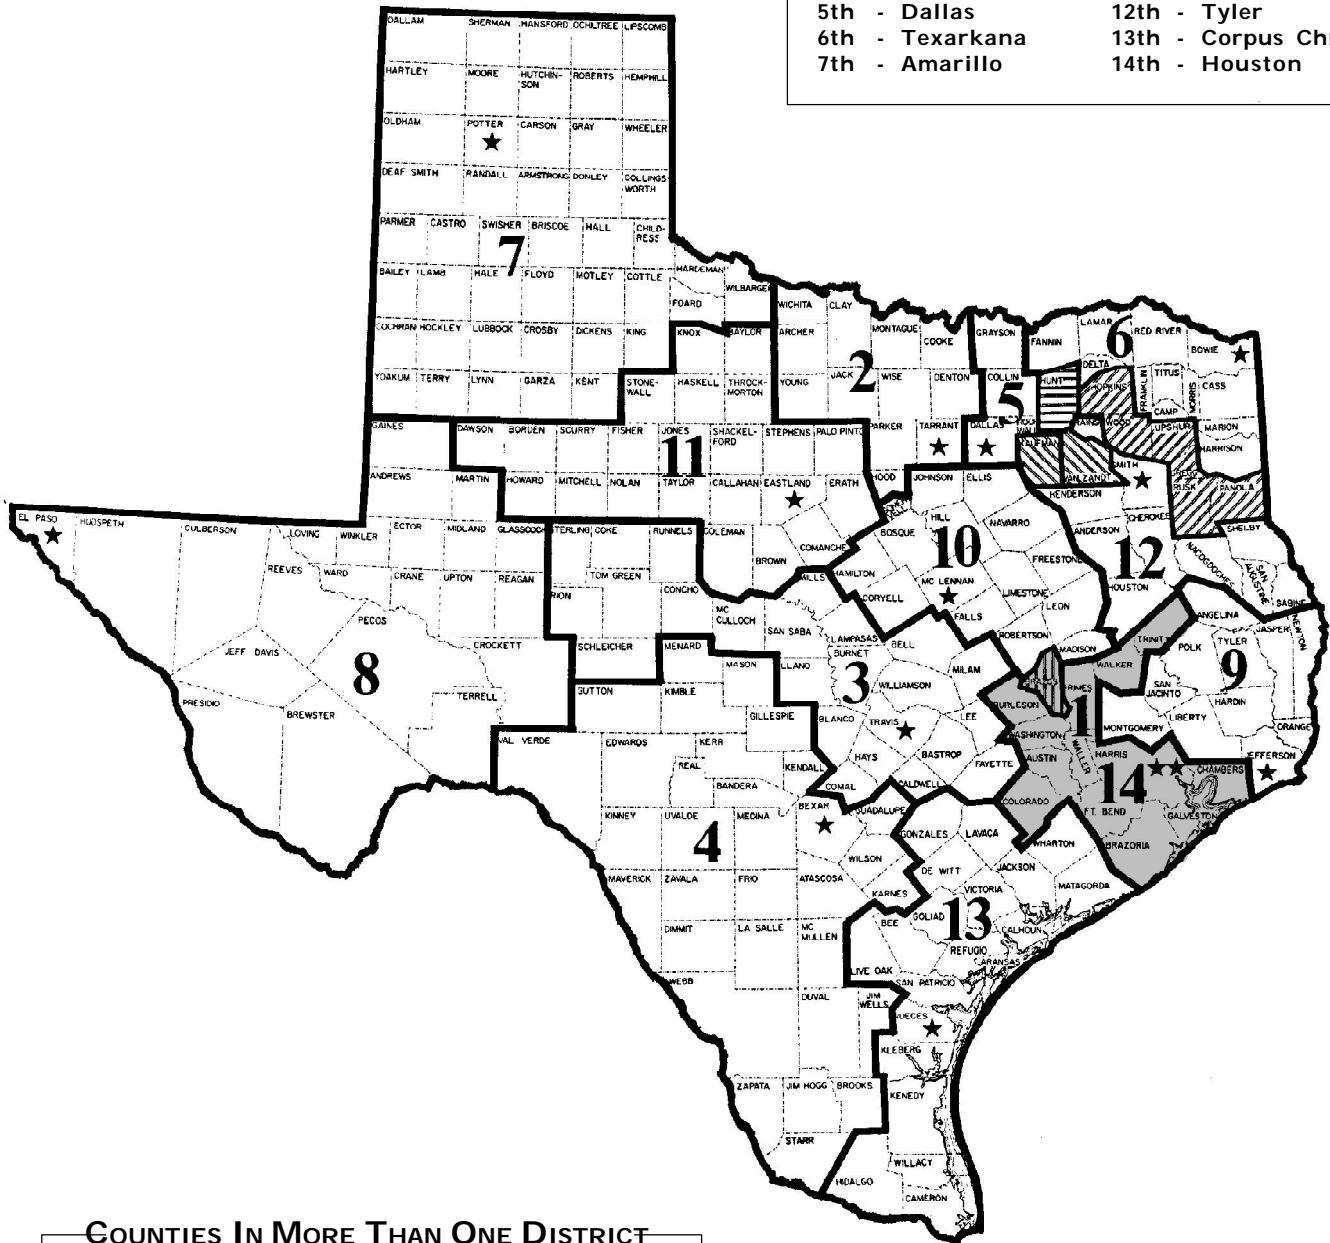

COURTS OF APPEALS DISTRICTS

PRIMARY SEATS

- | | |
|-------------------|-----------------------|
| 1st - Houston | 8th - El Paso |
| 2nd - Fort Worth | 9th - Beaumont |
| 3rd - Austin | 10th - Waco |
| 4th - San Antonio | 11th - Eastland |
| 5th - Dallas | 12th - Tyler |
| 6th - Texarkana | 13th - Corpus Christi |
| 7th - Amarillo | 14th - Houston |

COUNTIES IN MORE THAN ONE DISTRICT

Districts

- | | | |
|------------|--|--|
| 1, 10 & 14 | | Brazos |
| 6 & 12 | | Gregg, Hopkins, Panola, Rusk, Upshur, Wood |
| 5 & 6 | | Hunt |
| 5 & 12 | | Kaufman, Van Zandt |
| 1 & 14 | | Austin, Brazoria, Brazos, Burlison, Chambers, Colorado, Fort Bend, Galveston, Grimes, Harris, Trinity, Walker, Waller, Washington. |